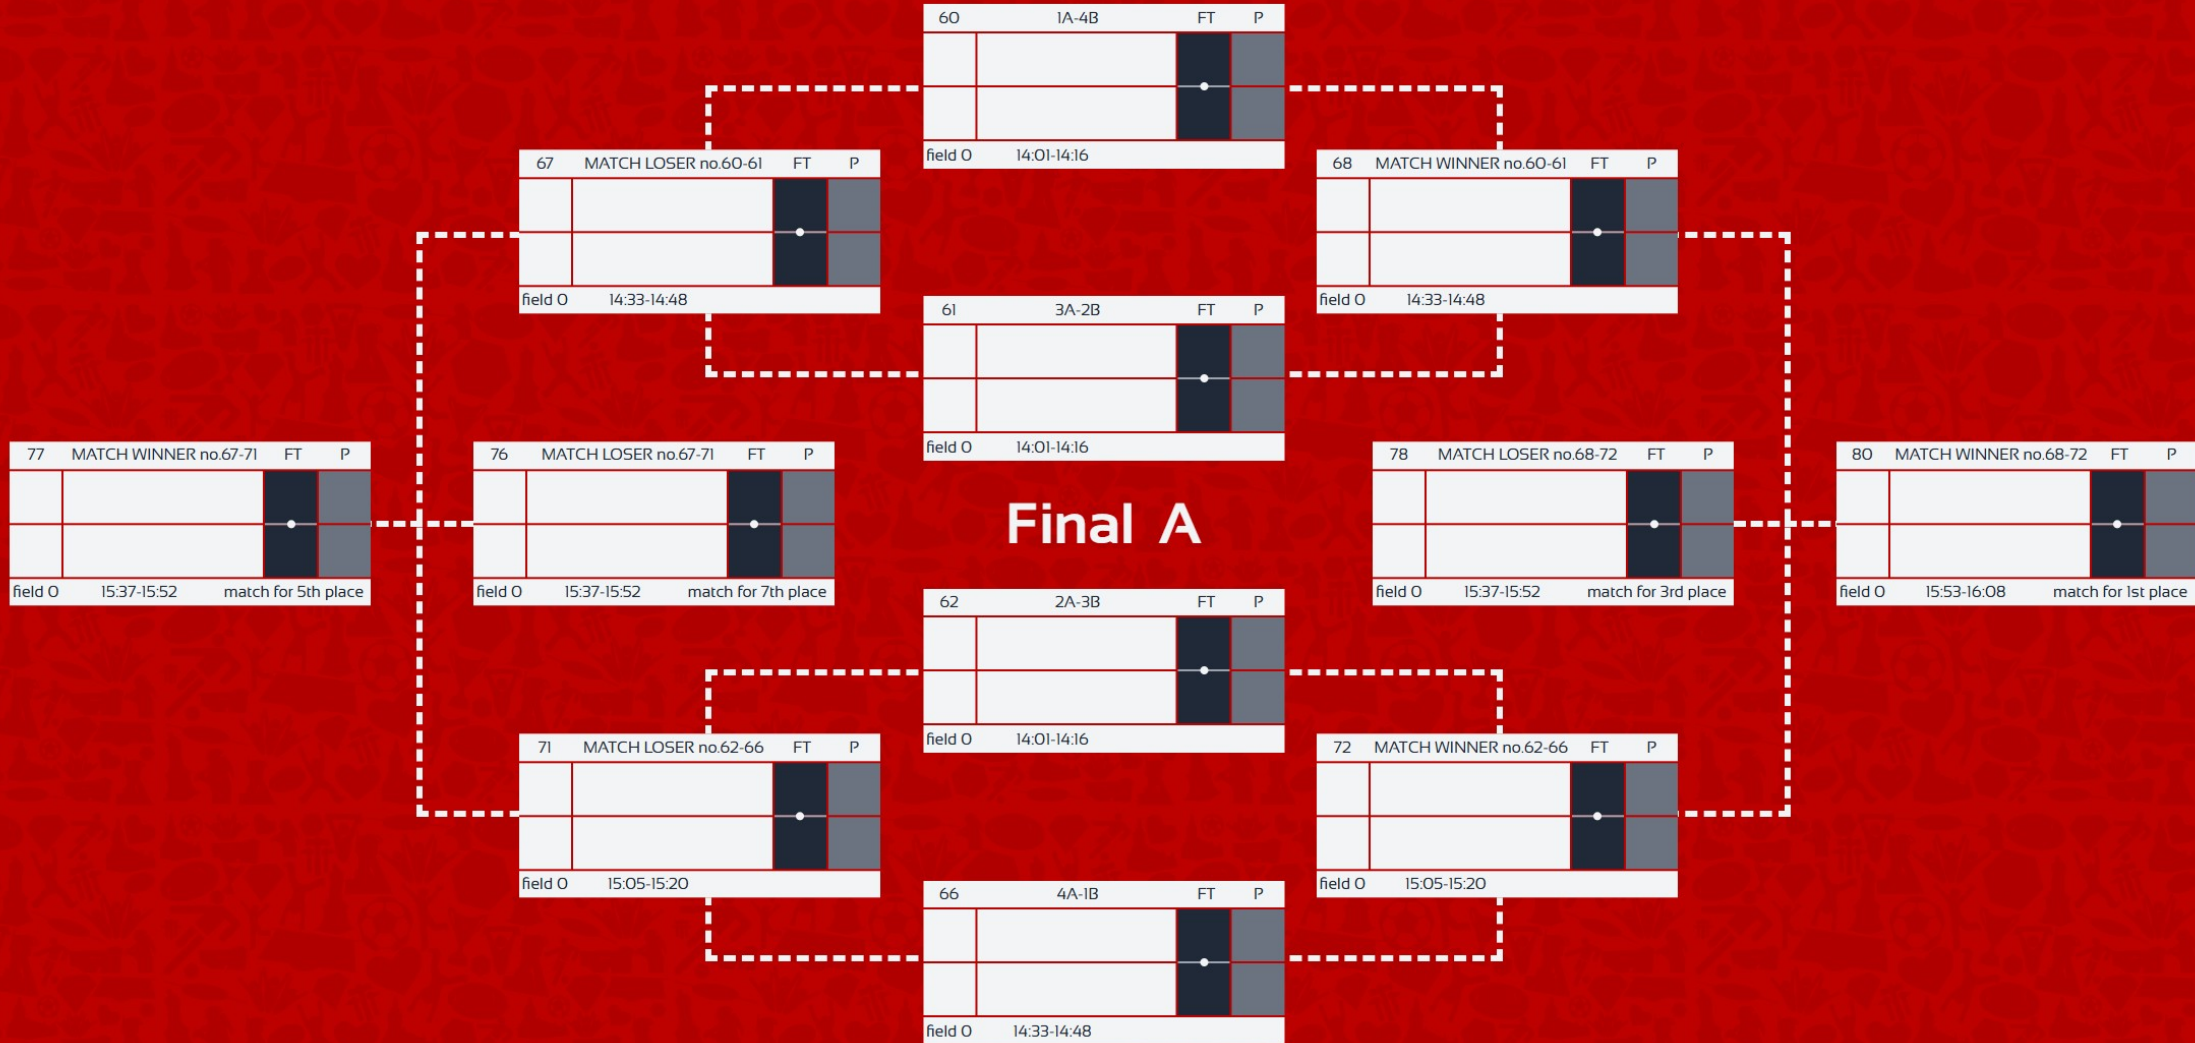

73	B	15:21-15:36	MATCH LOSER no.64-69	match for 15th place	0	Idle
74	B	15:21-15:36	MATCH WINNER no.64-69	match for 13th place	0	Idle
75	B	15:21-15:36	MATCH LOSER no.65-70	match for 11th place	0	Idle
76	A	15:37-15:52	MATCH LOSER no.67-71	match for 7th place	0	Idle
77	A	15:37-15:52	MATCH WINNER no.67-71	match for 5th place	0	Idle
78	A	15:37-15:52	MATCH LOSER no.68-72	match for 3rd place	0	Idle
79	B	15:53-16:08	MATCH WINNER no.65-70	match for 9th place	0	Idle
80	A	15:53-16:08	MATCH WINNER no.68-72	match for 1st place	0	Idle

Finals